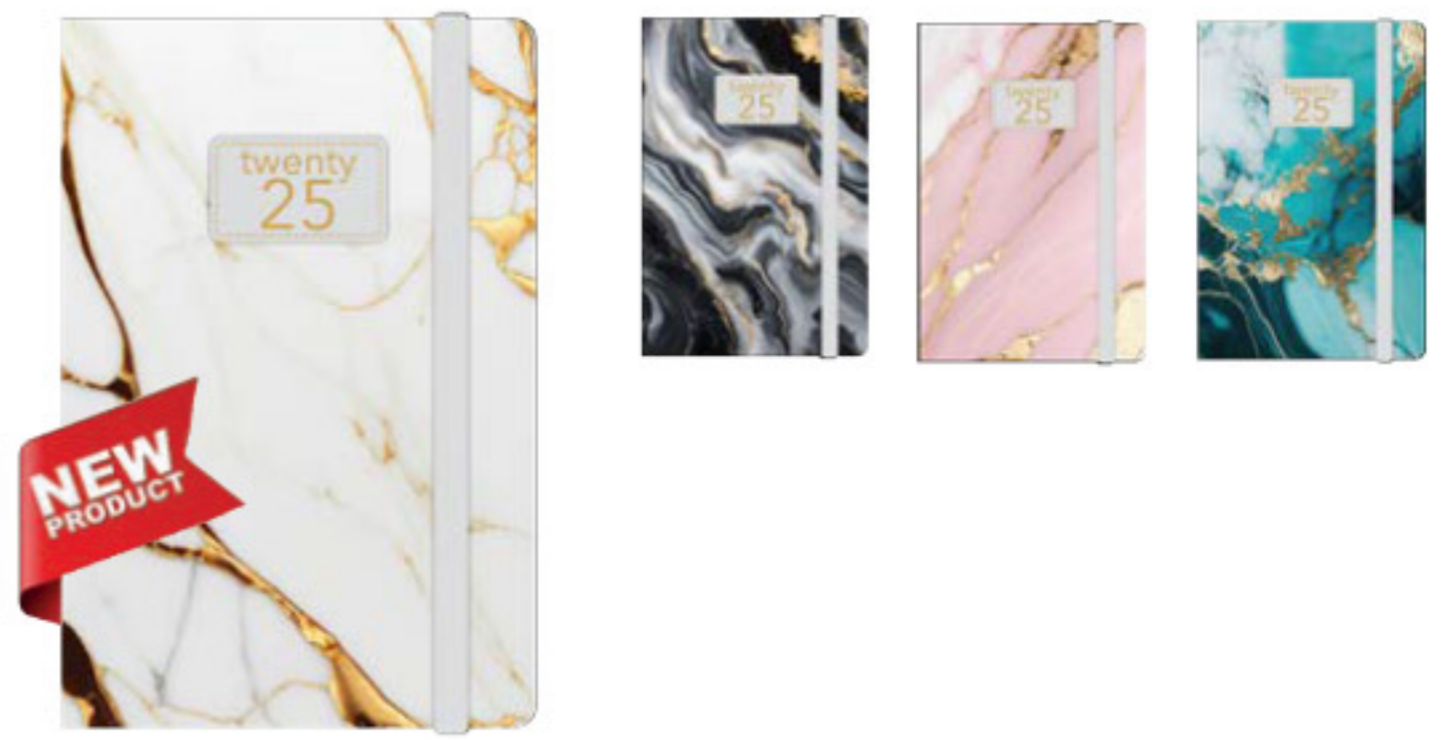

LUXURY MARBLE

- Printed Marble PU Cover • Elastic Closure
- 70gsm Bond

Page-A-Day	A5
Black	D25-2640-01
White	D25-2640-09
Turquoise	D25-2640-24
Pink	D25-2640-30