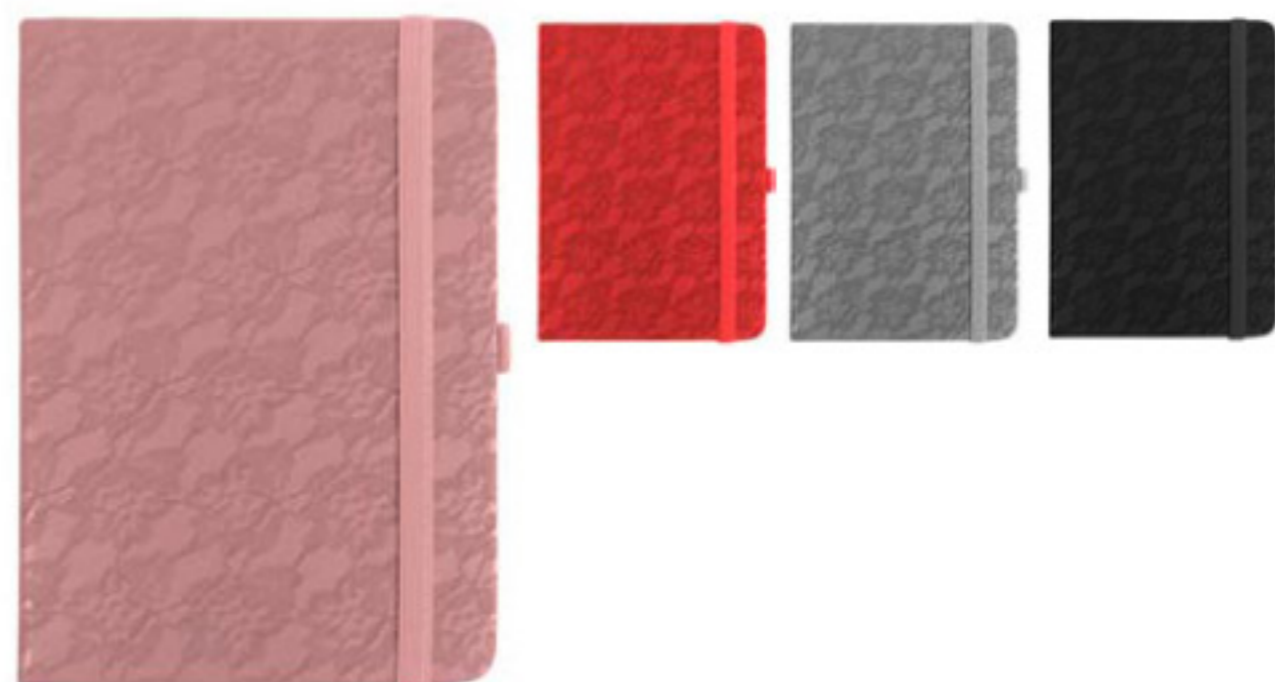

LACE

- Cream Paper • Ruled • Elastic Closure
- 192 Pages

A5

Black	DIO-5800-01
Red	DIO-5800-04
Grey	DIO-5800-13
Pink	DIO-5800-30