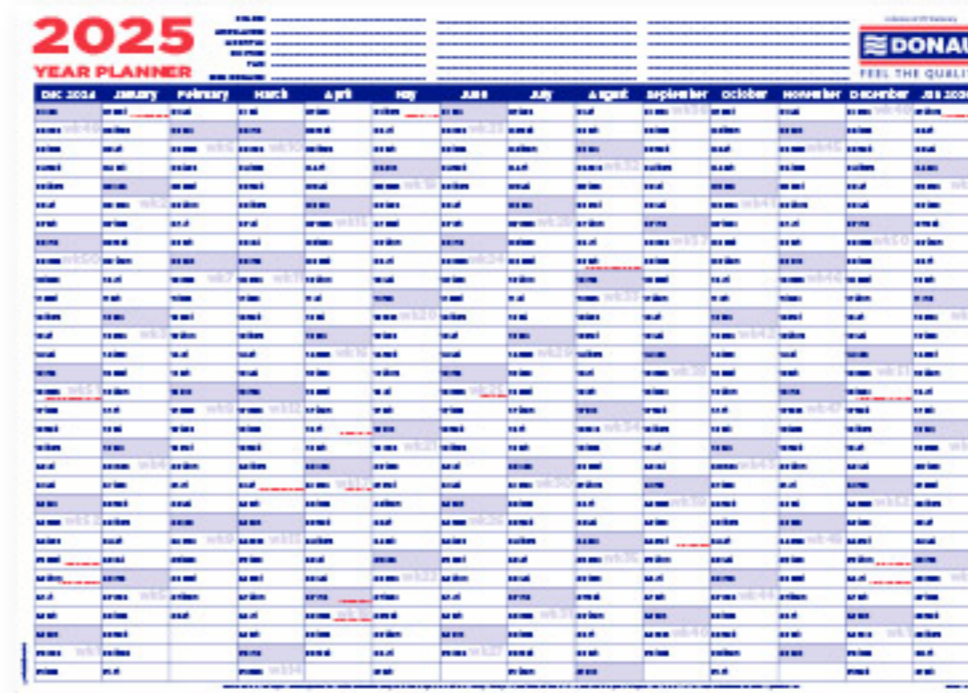

## CALENDARS

### WALL CALENDAR

- A1 Polypropylene Wall Calendar/Year Planner
- 14 Months to View • FREE Pen Included

A1

Wall Calendar	D25-WALL
---------------	----------