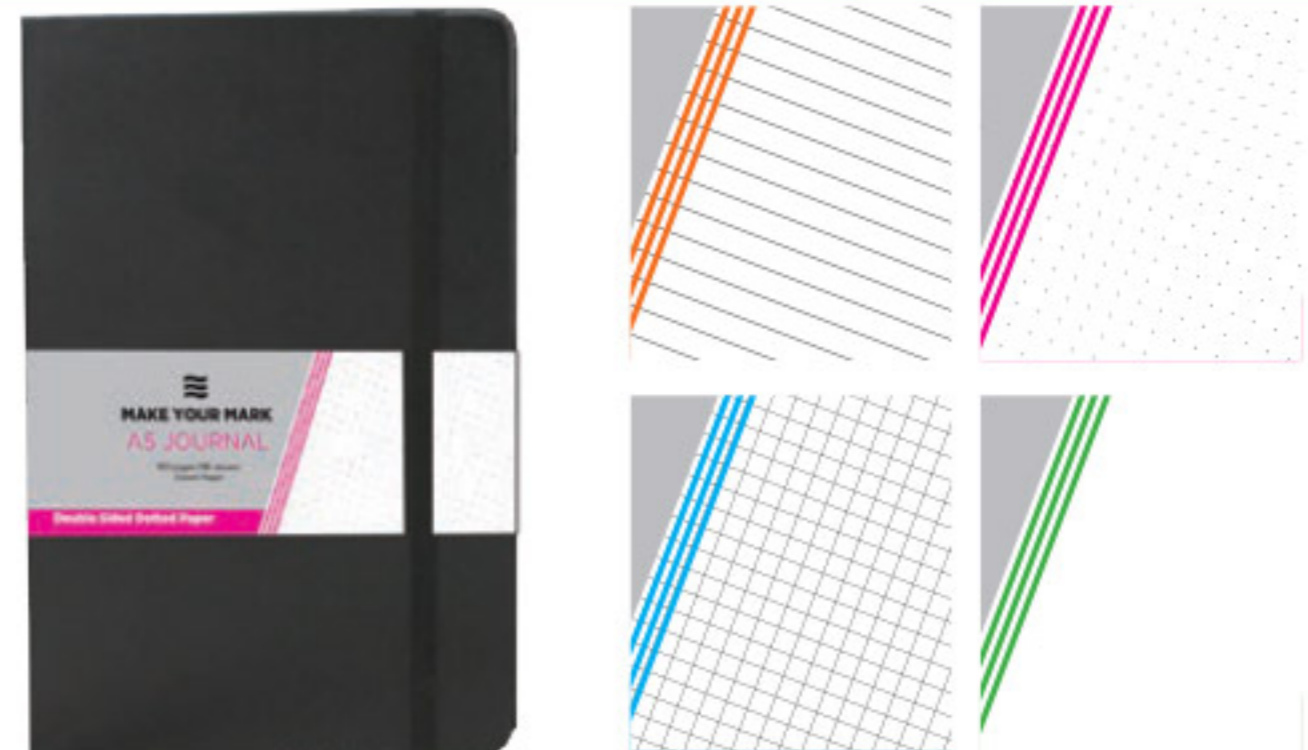

SPECIAL RULING RANGE

- Cream Paper • Special Rulings • Elastic Closure • 192 Pages

	A5	A6
Lined		DIO-6000-01-LINED
Dotted	DIO-4000-01-DOT	DIO-6000-01-DOT
Quadrille	DIO-4000-01-QUAD	DIO-6000-01-QUAD
Unruled	DIO-4000-01-UNR