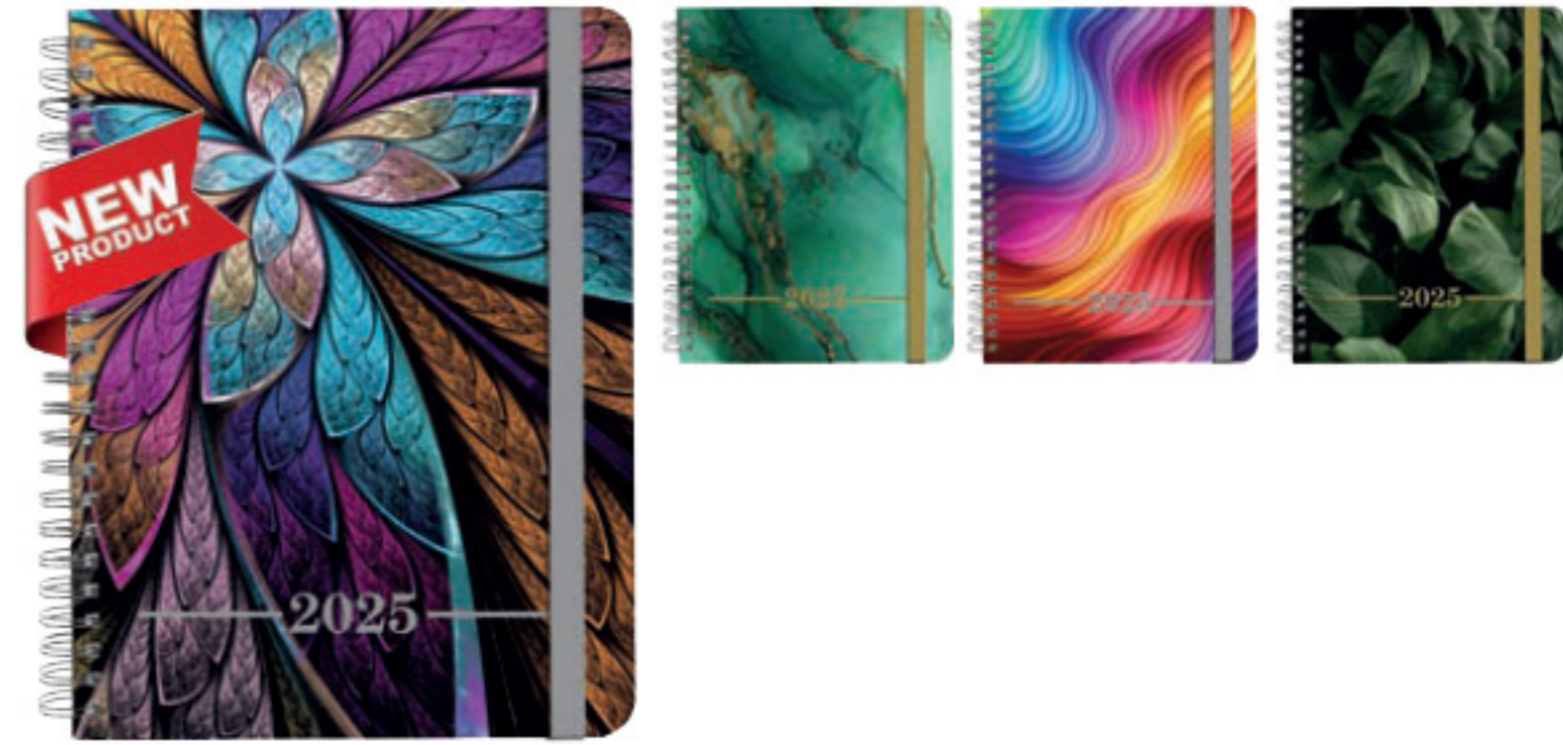

FASHION WIRO

- Wire Bound • New Polyprop Translucent Fashion Cover
- Elastic Closure • 70gsm Bond

Page-A-Day	A4	A5
Leaves	D25-2899-01	D25-2799-01
Waves	D25-2899-02	D25-2799-02
Marble	D25-2899-03	D25-2799-03
Glass	D25-2899-04	D25-2799-04