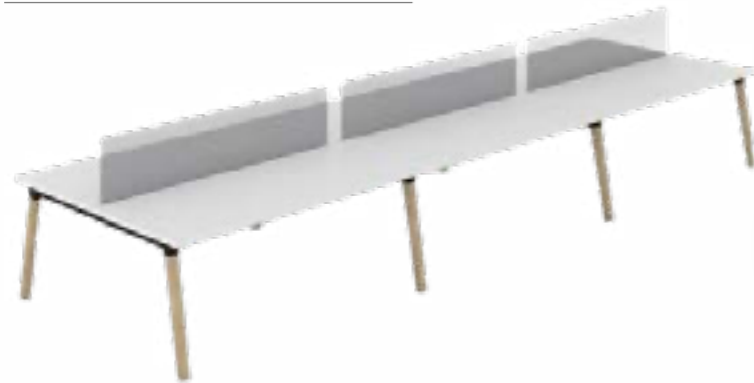

Open Plan Cluster