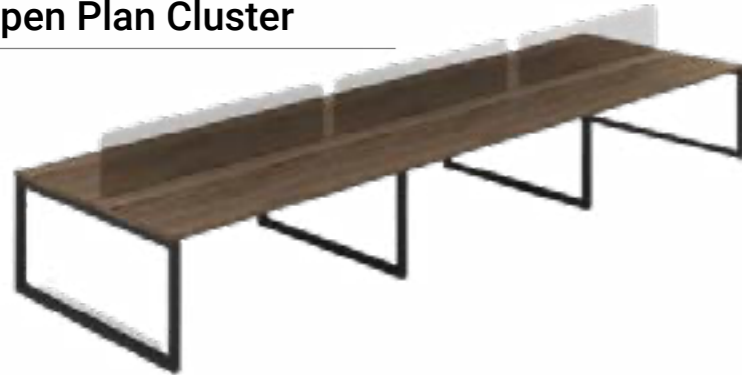

Open Plan Cluster