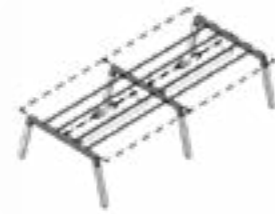

Open Plan Cluster