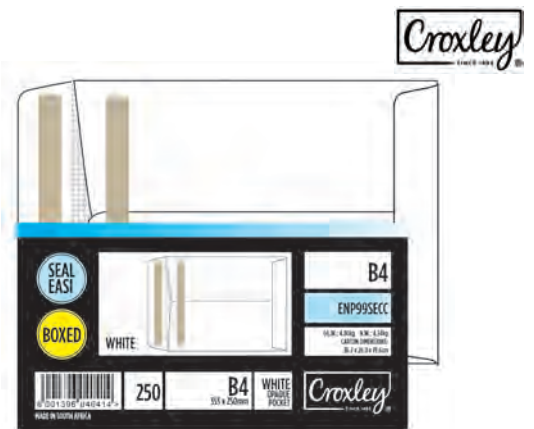

ENP99SECC: B4 POCKET WHITE

- JD99SECC
- Seal Easi
- Opaque
- Unbanded
- (Box of 250)
- MOQ 1