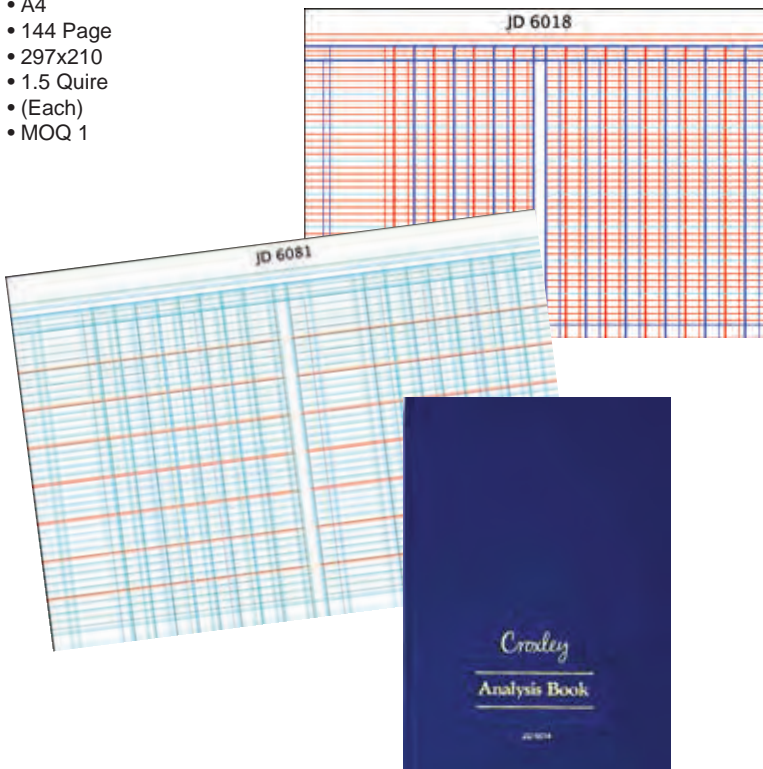

BKK165CDL: JD165CDL, Double Ledger, 297x210

BKK165CJ: JD165CJ, Journal, 297x210

BKK165CTC: JD165CTC, Treble Cash, 297x210

ANALYSIS BOOKS

ANALYSIS SERIES 6 BOOKS

- A4
- 144 Page
- 297x210
- 1.5 Quire
- (Each)
- MOQ 1