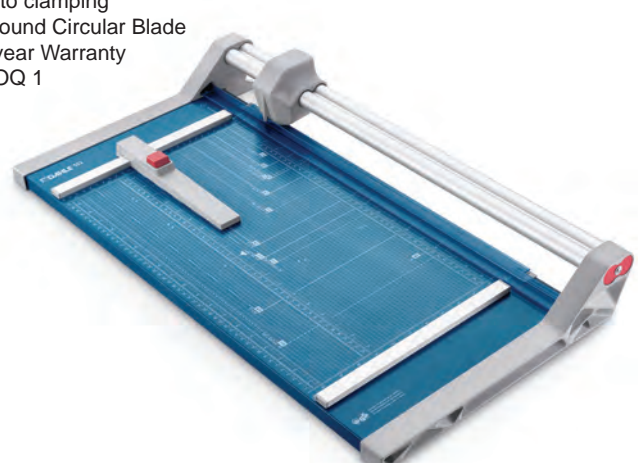

D552: ROTARY PROFESSIONAL TRIMMER A3*

- User-friendly trimmer for professional use
- Sturdy solid metal table with non-slip rubber feet
- Practical format lines on the table
- Ground circular blade
- Ground lower blade
- High-quality blades in hardened steel
- Circular blade enclosed in plastic cutting head
- Automatic clamping on the cutting line
- Scale bar with mm scale
- Adjustable backstop
- Hanging capability for wall mounting
- 510mm Cutting Length
- 20-Sheet Capacity 70 gsm
- Table Size 705x360
- Auto clamping
- Ground Circular Blade
- 5 year Warranty
- MOQ 1