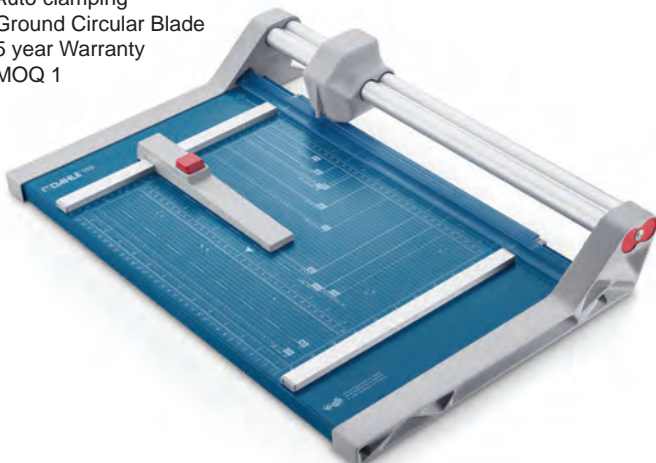

D550: ROTARY PROFESSIONAL TRIMMER A4*

- User-friendly trimmer for professional use
- Sturdy solid metal table with non-slip rubber feet
- Practical format lines on the table
- Ground circular blade
- Ground lower blade
- High-quality blades in hardened steel
- Circular blade enclosed in plastic cutting head
- Automatic clamping on the cutting line
- Scale bar with mm scale
- Adjustable backstop
- Hanging capability for wall mounting
- 360mm Cutting Length
- 20-Sheet Capacity 70 gsm
- Table Size 555x360
- Auto clamping
- Ground Circular Blade
- 5 year Warranty
- MOQ 1