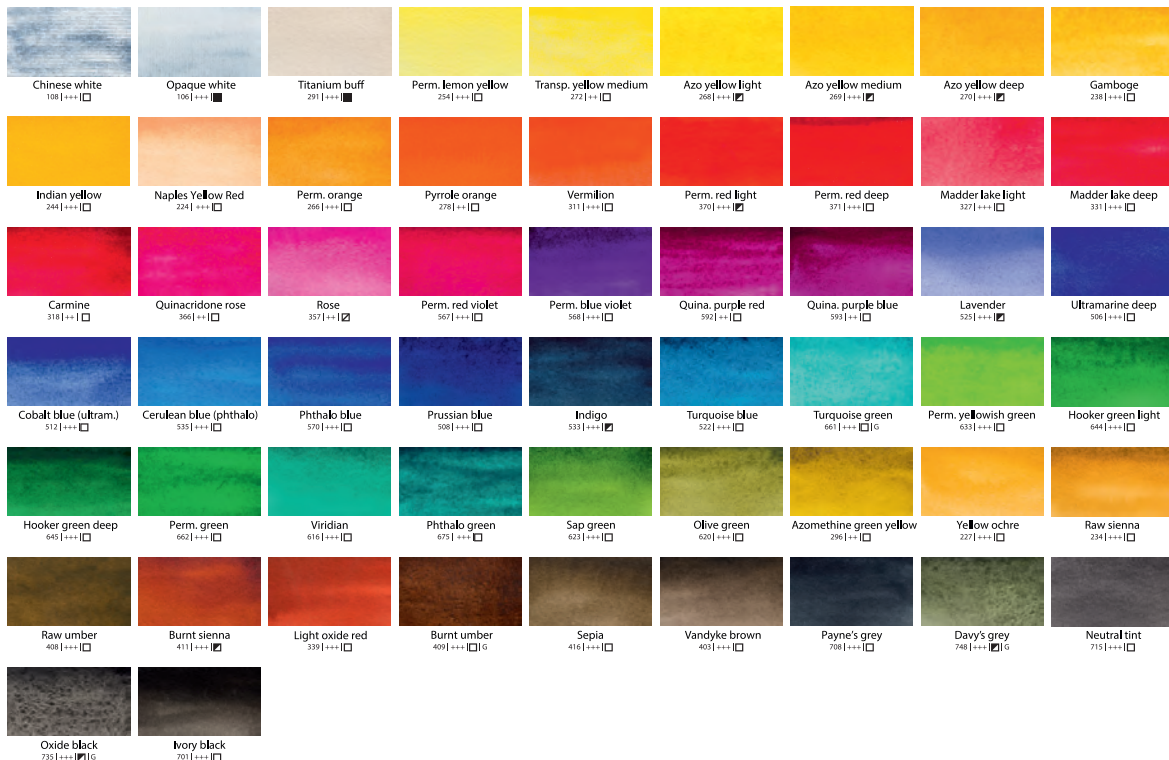

RT2086... : WATER COLOUR PAN

- 72 Colour variations
- Easy to mix and use
- High pigment level
- Excellent colour lightfastness
- MOQ 3