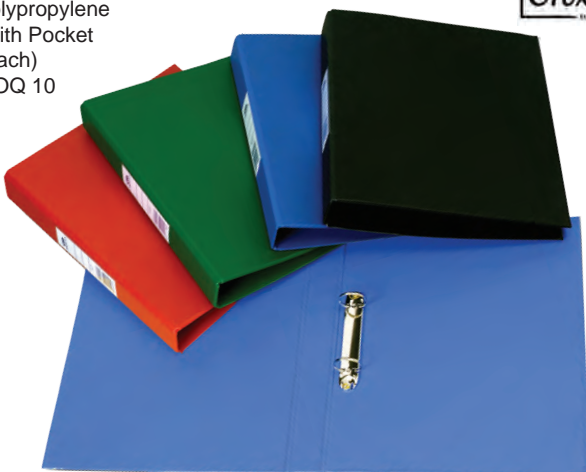

A4 2 ROUND RING BINDER

- S1330 25mm
- Polypropylene
- With Pocket
- (Each)
- MOQ 10

RGB133002: Black

RGB133004: Blue

RGB133005: Red

RGB133006: Green