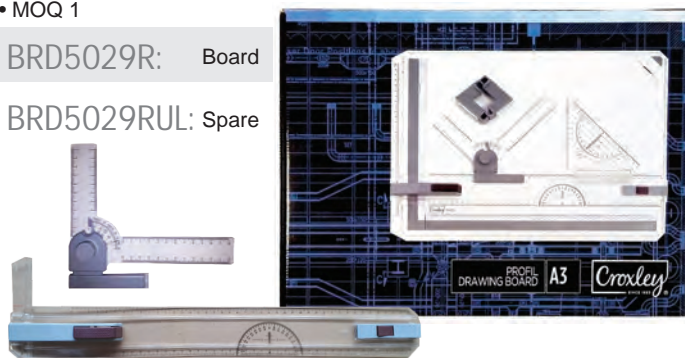

A3 PROFIL DRAWING BOARD

- Sturdy Board
- Can be inclined
- Compass plotting scale
- Two magnetic clamping bar and additional corner clamping
- T-square with stop-and-go mechanism and integrated protractor
- Rotating drafting square
- Multi-registration "L" Straight-edge with permanent lubrication
- MOQ 1

BRD5029R: Board

BRD5029RUL: Spare