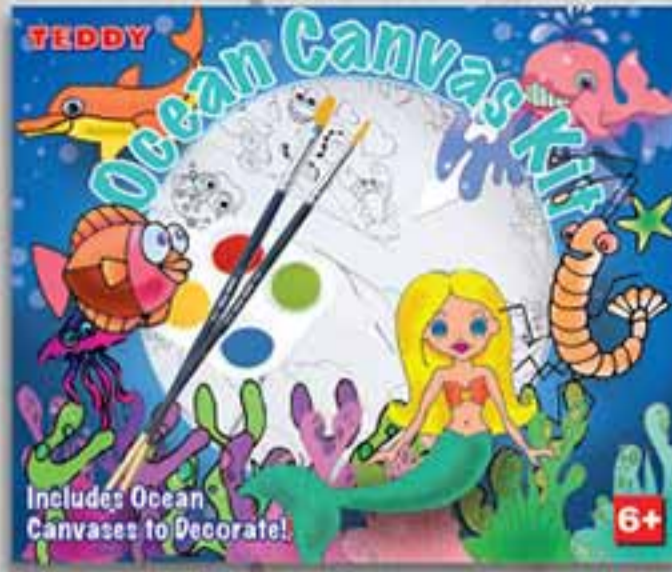

Teddy Ocean and Africa Big 5 Painting Kits