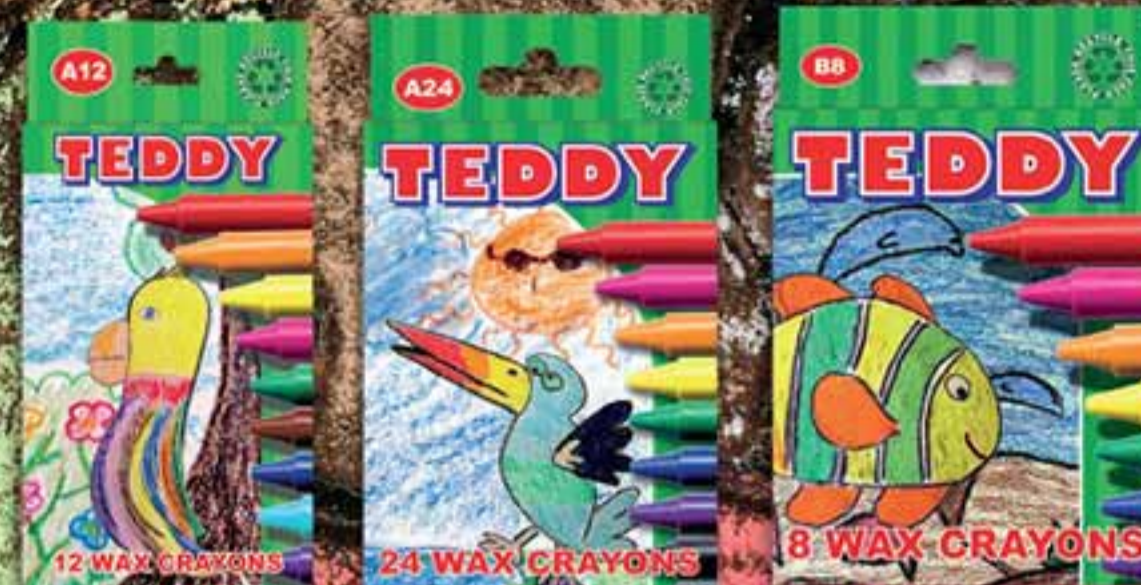

CRAYONS & CHALK

NEW - Teddy & Friends Skintone Triangular Crayons

Teddy T10 Triangular Crayons

NEW - Teddy Bath Time Crayons

Teddy Buckets of Wax Crayons

Wax Crayons

WAX CRAYONS	QTY	ITEM CODE
SMALL WAX CRAYONS - A12	12	TEDC-A12
SMALL WAX CRAYONS - A24	24	TEDC-A24
MEDIUM WAX CRAYONS - B8	8	TEDC-B8
JUMBO WAX CRAYONS - C9	9	TED-C9-ASS
TRIANGULAR WAX CRAYONS - T10	10	TEDC-T10
TEDDY BATH TIME CRAYONS	4	
TEDDY & FRIENDS SKINTONE CRAYONS	10	
JUMBO WAX BUCKET	40	TED-C40-ASS
MEDIUM WAX BUCKET	70	TED-B70-ASS